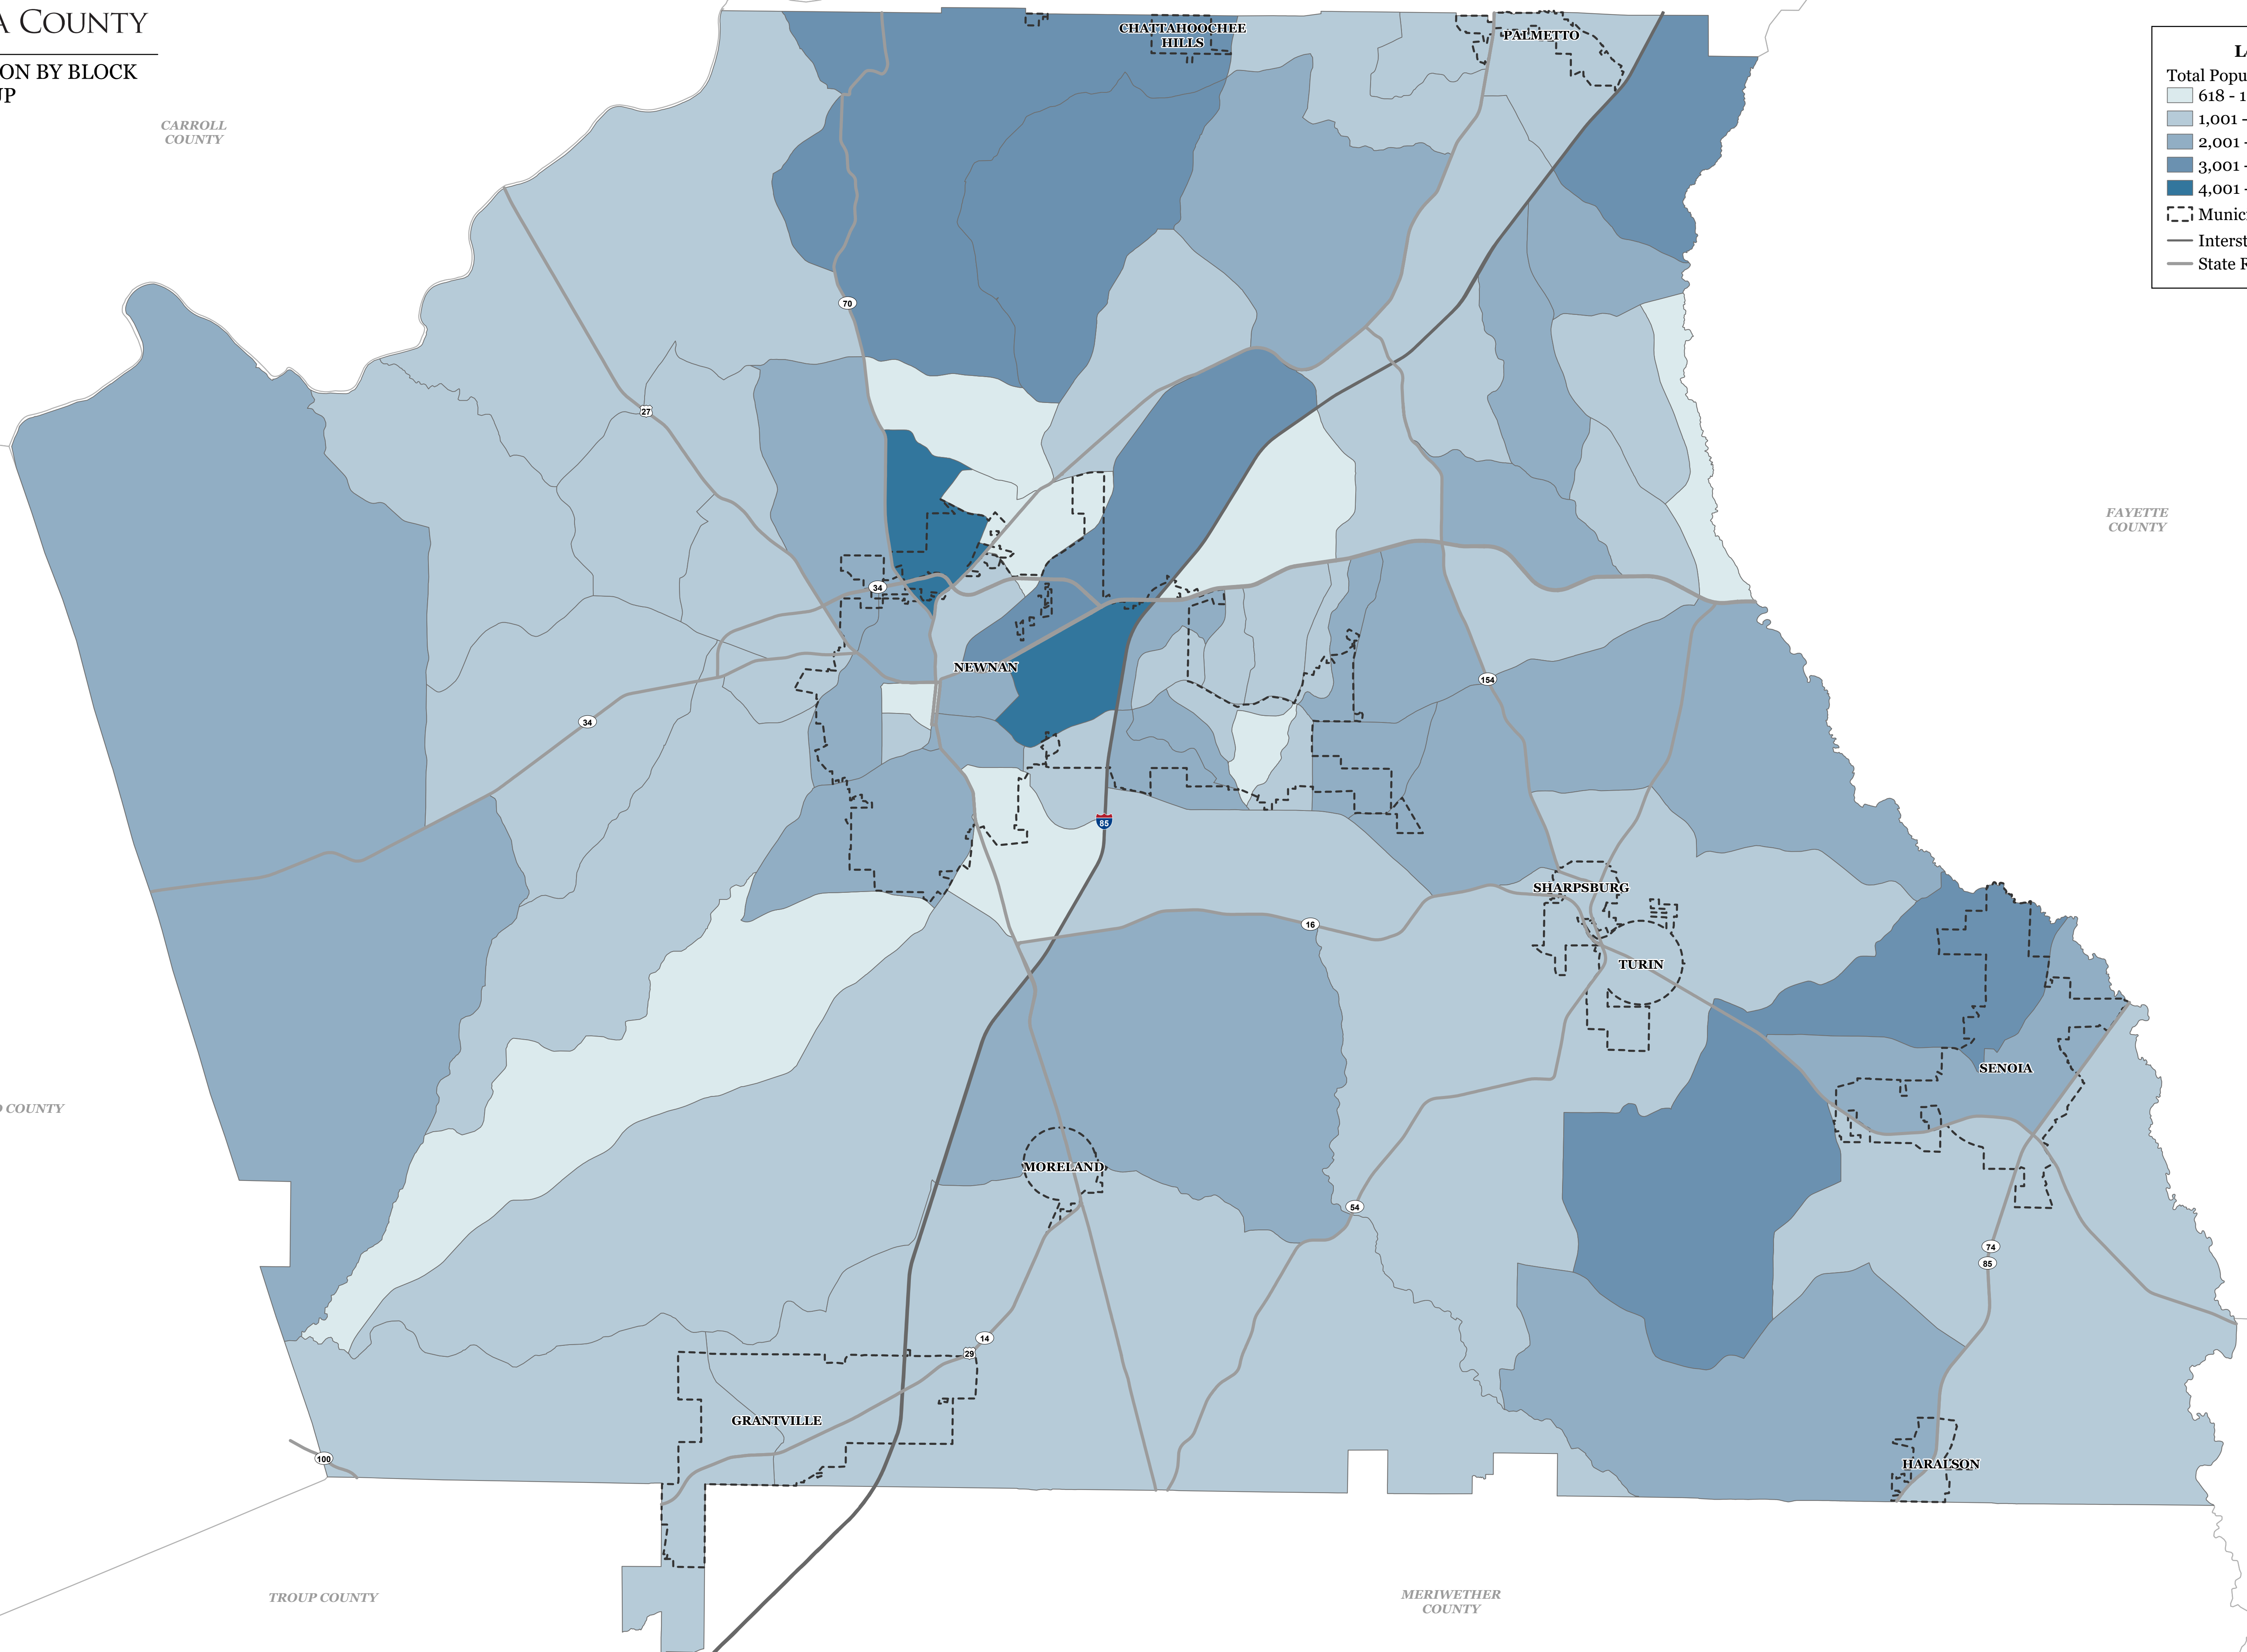

TOTAL POPULATION BY BLOCK GROUP

CARROLL COUNTY

FULTON COUNTY

Legend

Total Population

- 618 - 1,000
- 1,001 - 2,000
- 2,001 - 3,000
- 3,001 - 4,000
- 4,001 - 5,000

Municipalities

Interstate

State Route; US Route

FAYETTE COUNTY

HEARD COUNTY

TROUP COUNTY

MERIWETHER COUNTY

SPALDING COUNTY

PIKE COUNTY

Sources
US Census Bureau American Community Surveys (2022)