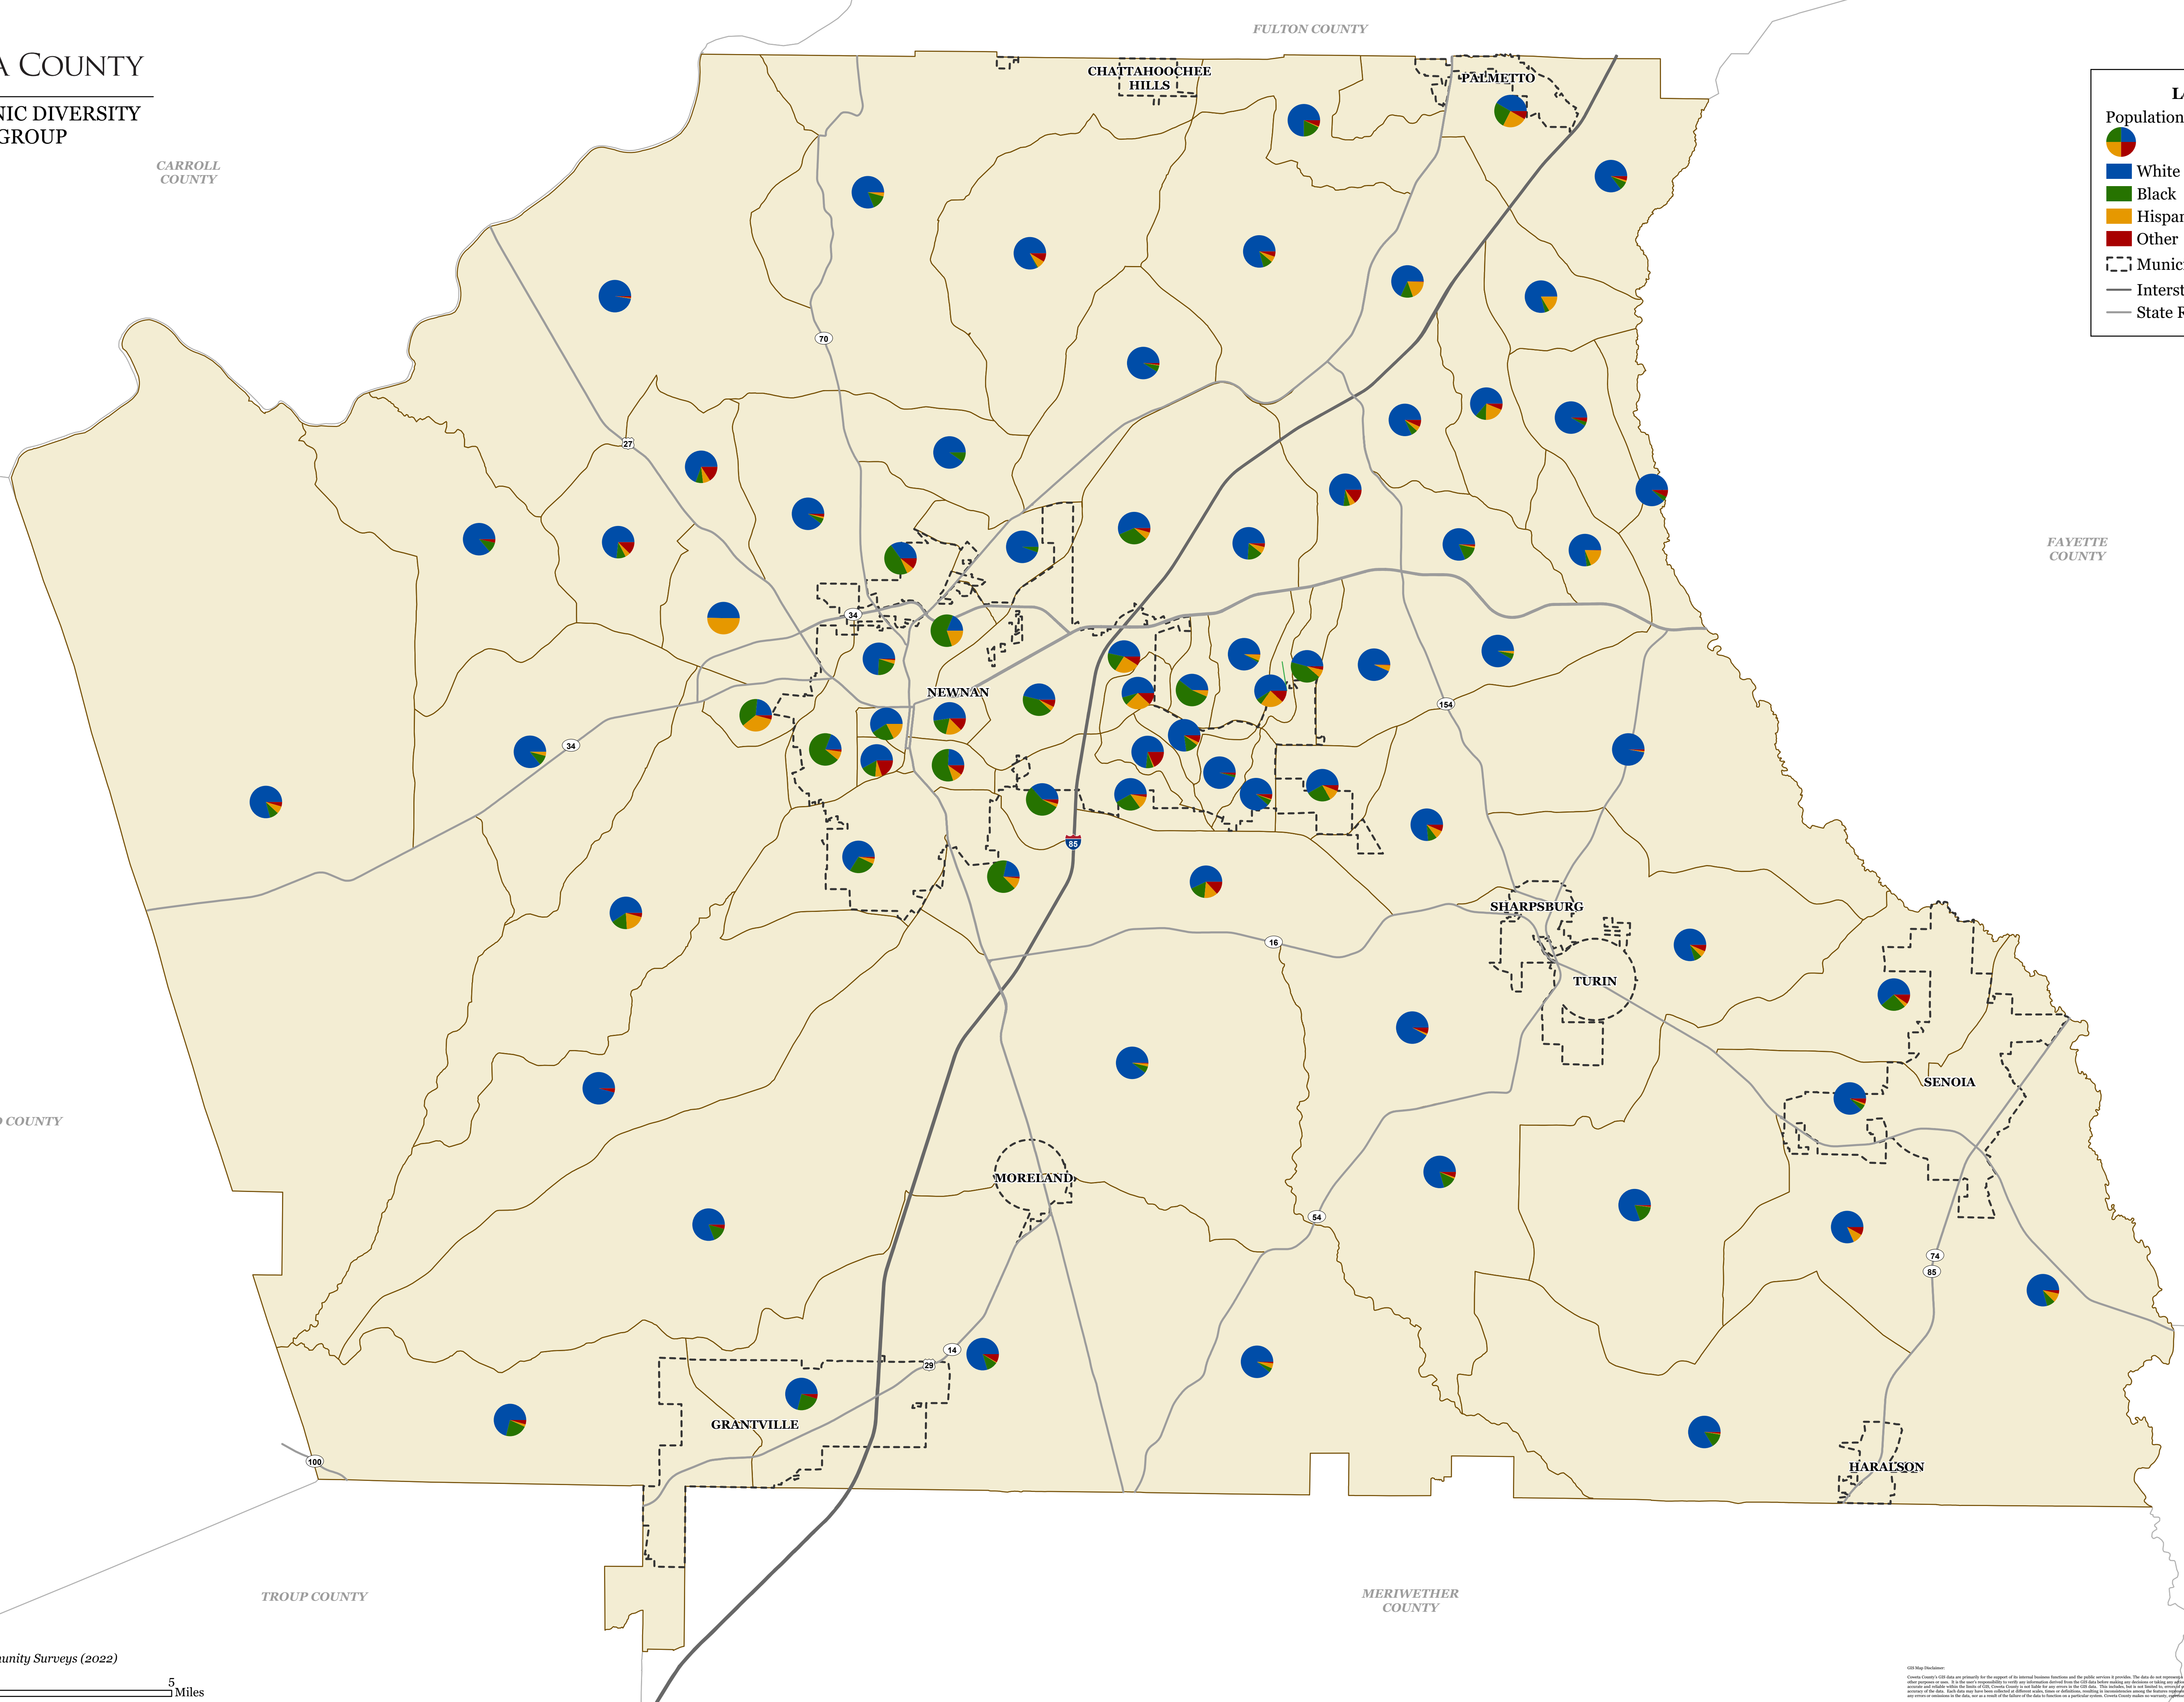

CARROLL COUNTY

FULTON COUNTY

Legend

Population Demographics

-  White
-  Black
-  Hispanic
-  Other

Municipalities

-  Municipalities
-  Interstate
-  State Route; US Route

HEARD COUNTY

FAYETTE COUNTY

SHARPSBURG

TURIN

SENOIA

MORELAND

GRANTVILLE

HARALSON

SPALDING COUNTY

TROUP COUNTY

MERIWETHER COUNTY

PIKE COUNTY