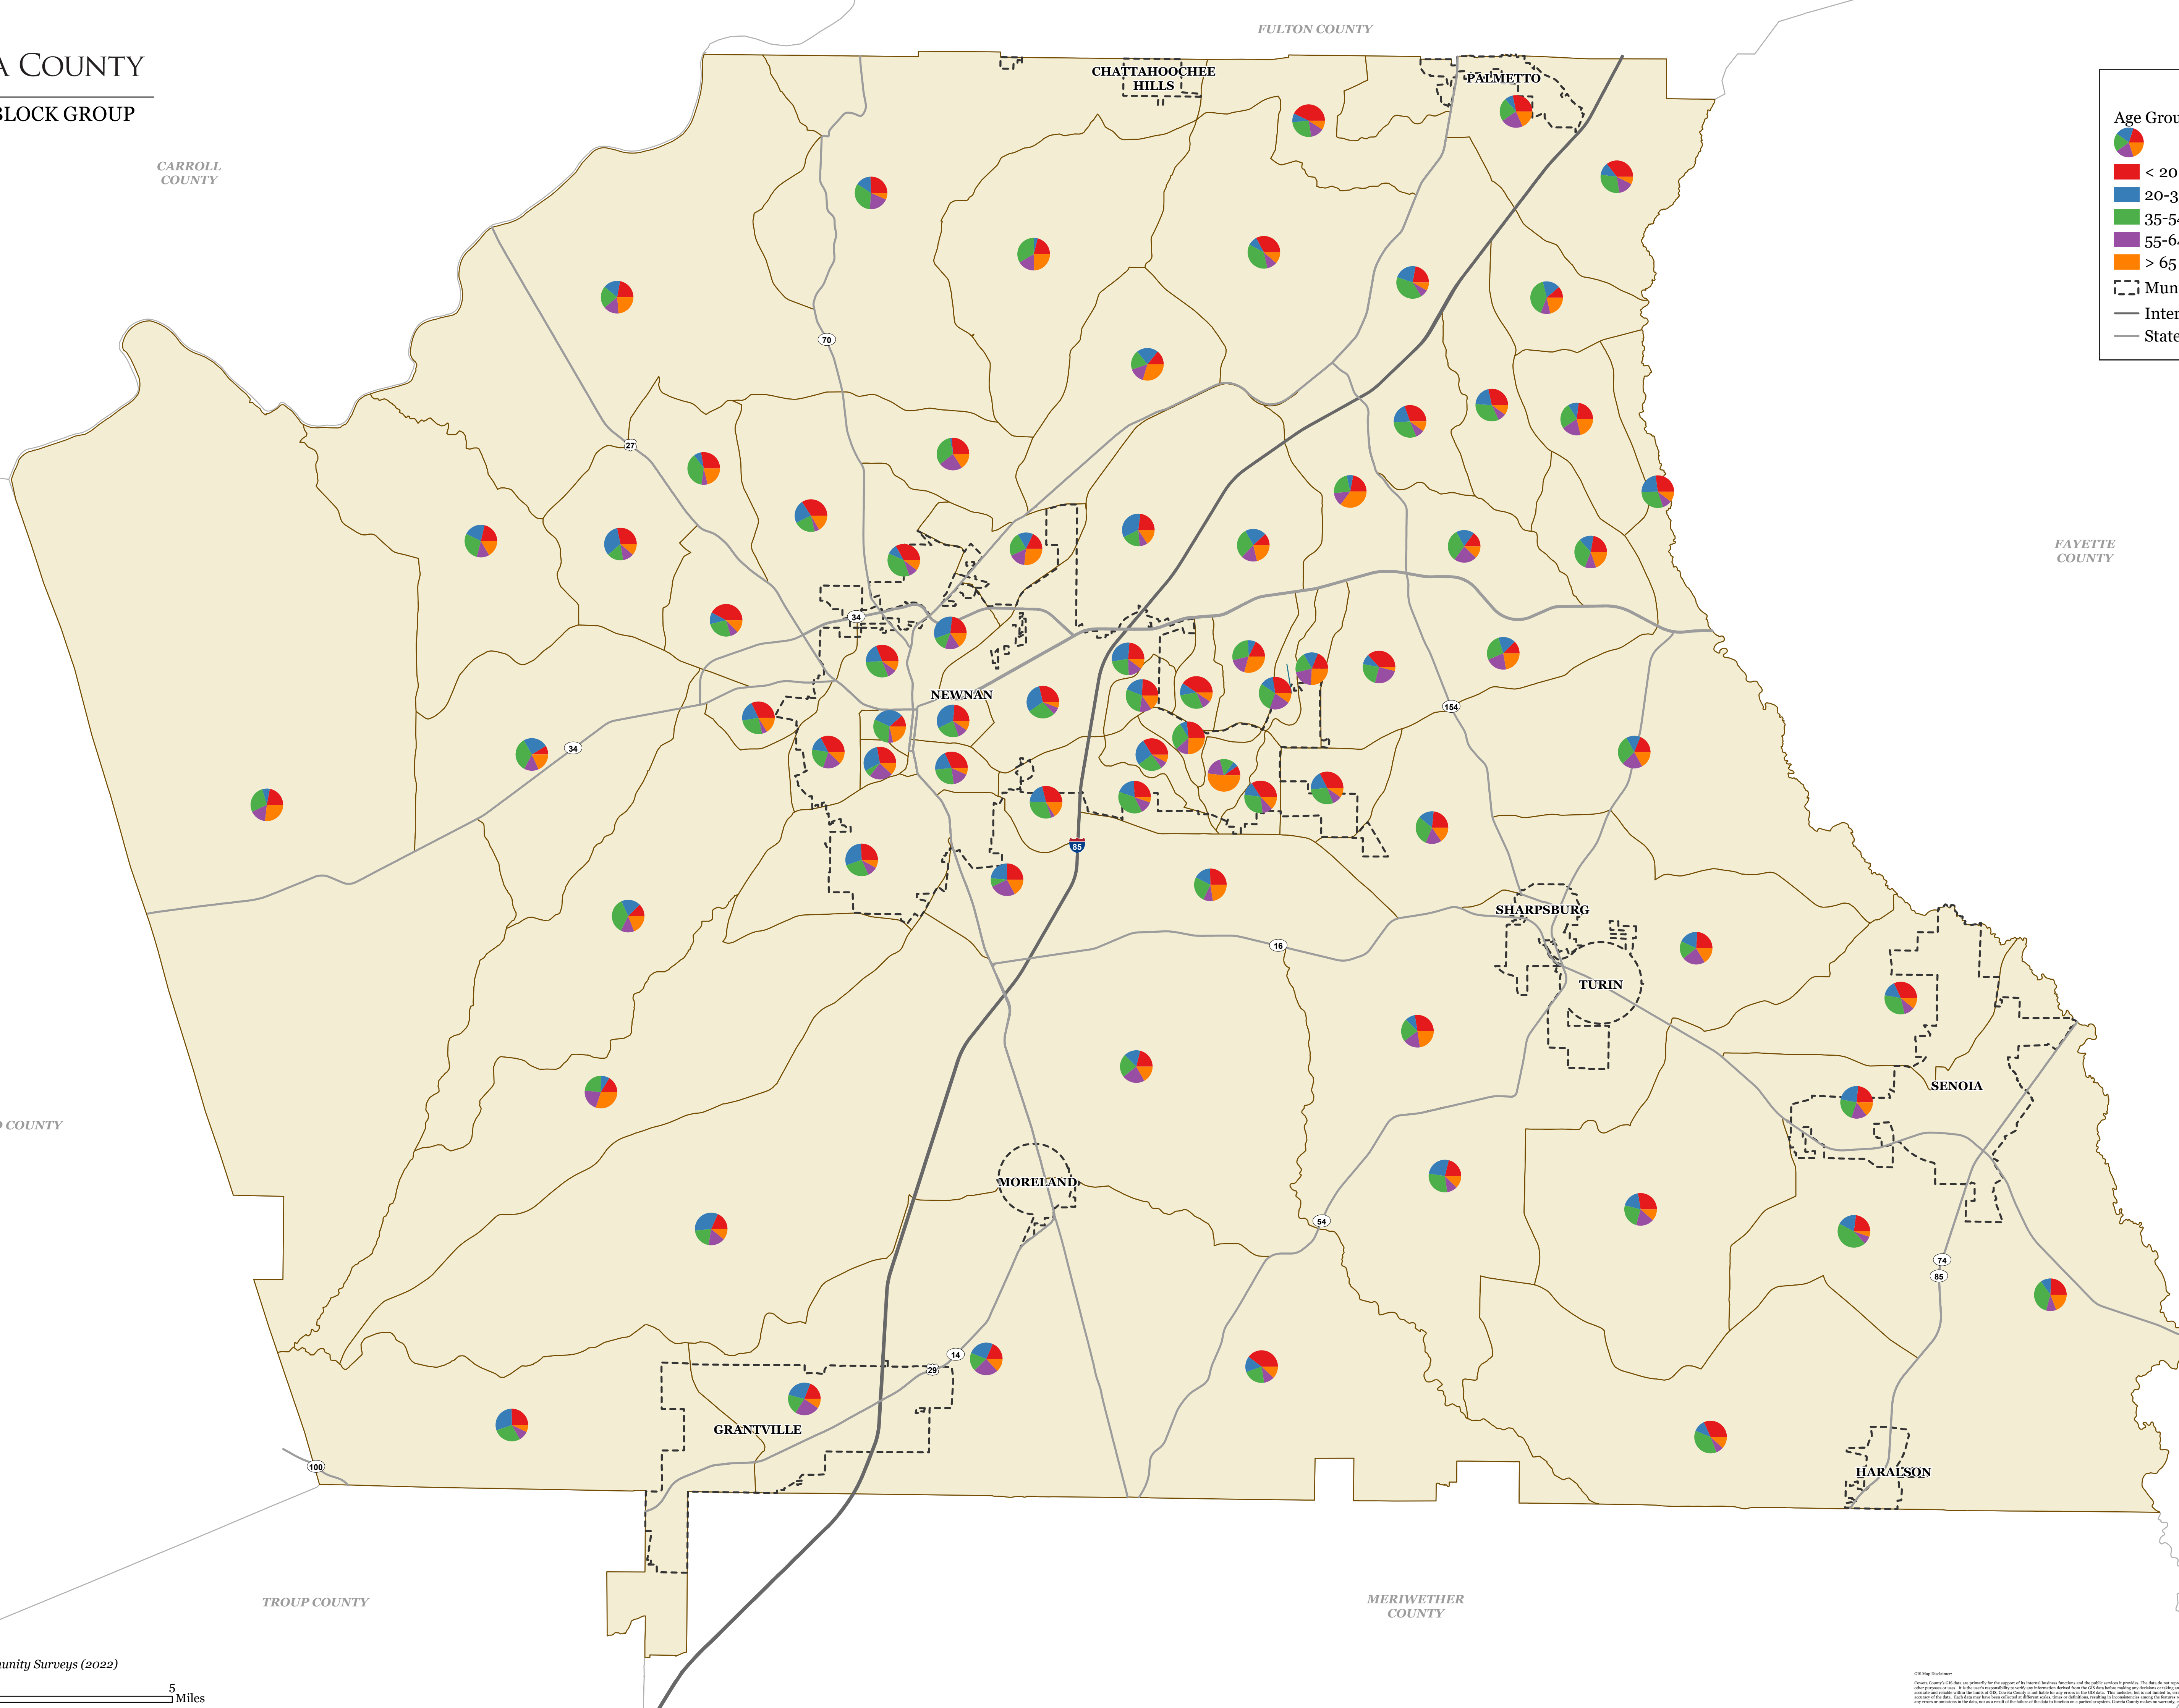

AGE GROUPS BY BLOCK GROUP

CARROLL COUNTY

FULTON COUNTY

Legend

Age Groups

- < 20
- 20-34
- 35-54
- 55-64
- > 65

Municipalities

- Municipality
- Interstate
- State Route; US Route

Sources
US Census Bureau American Community Surveys (2022)