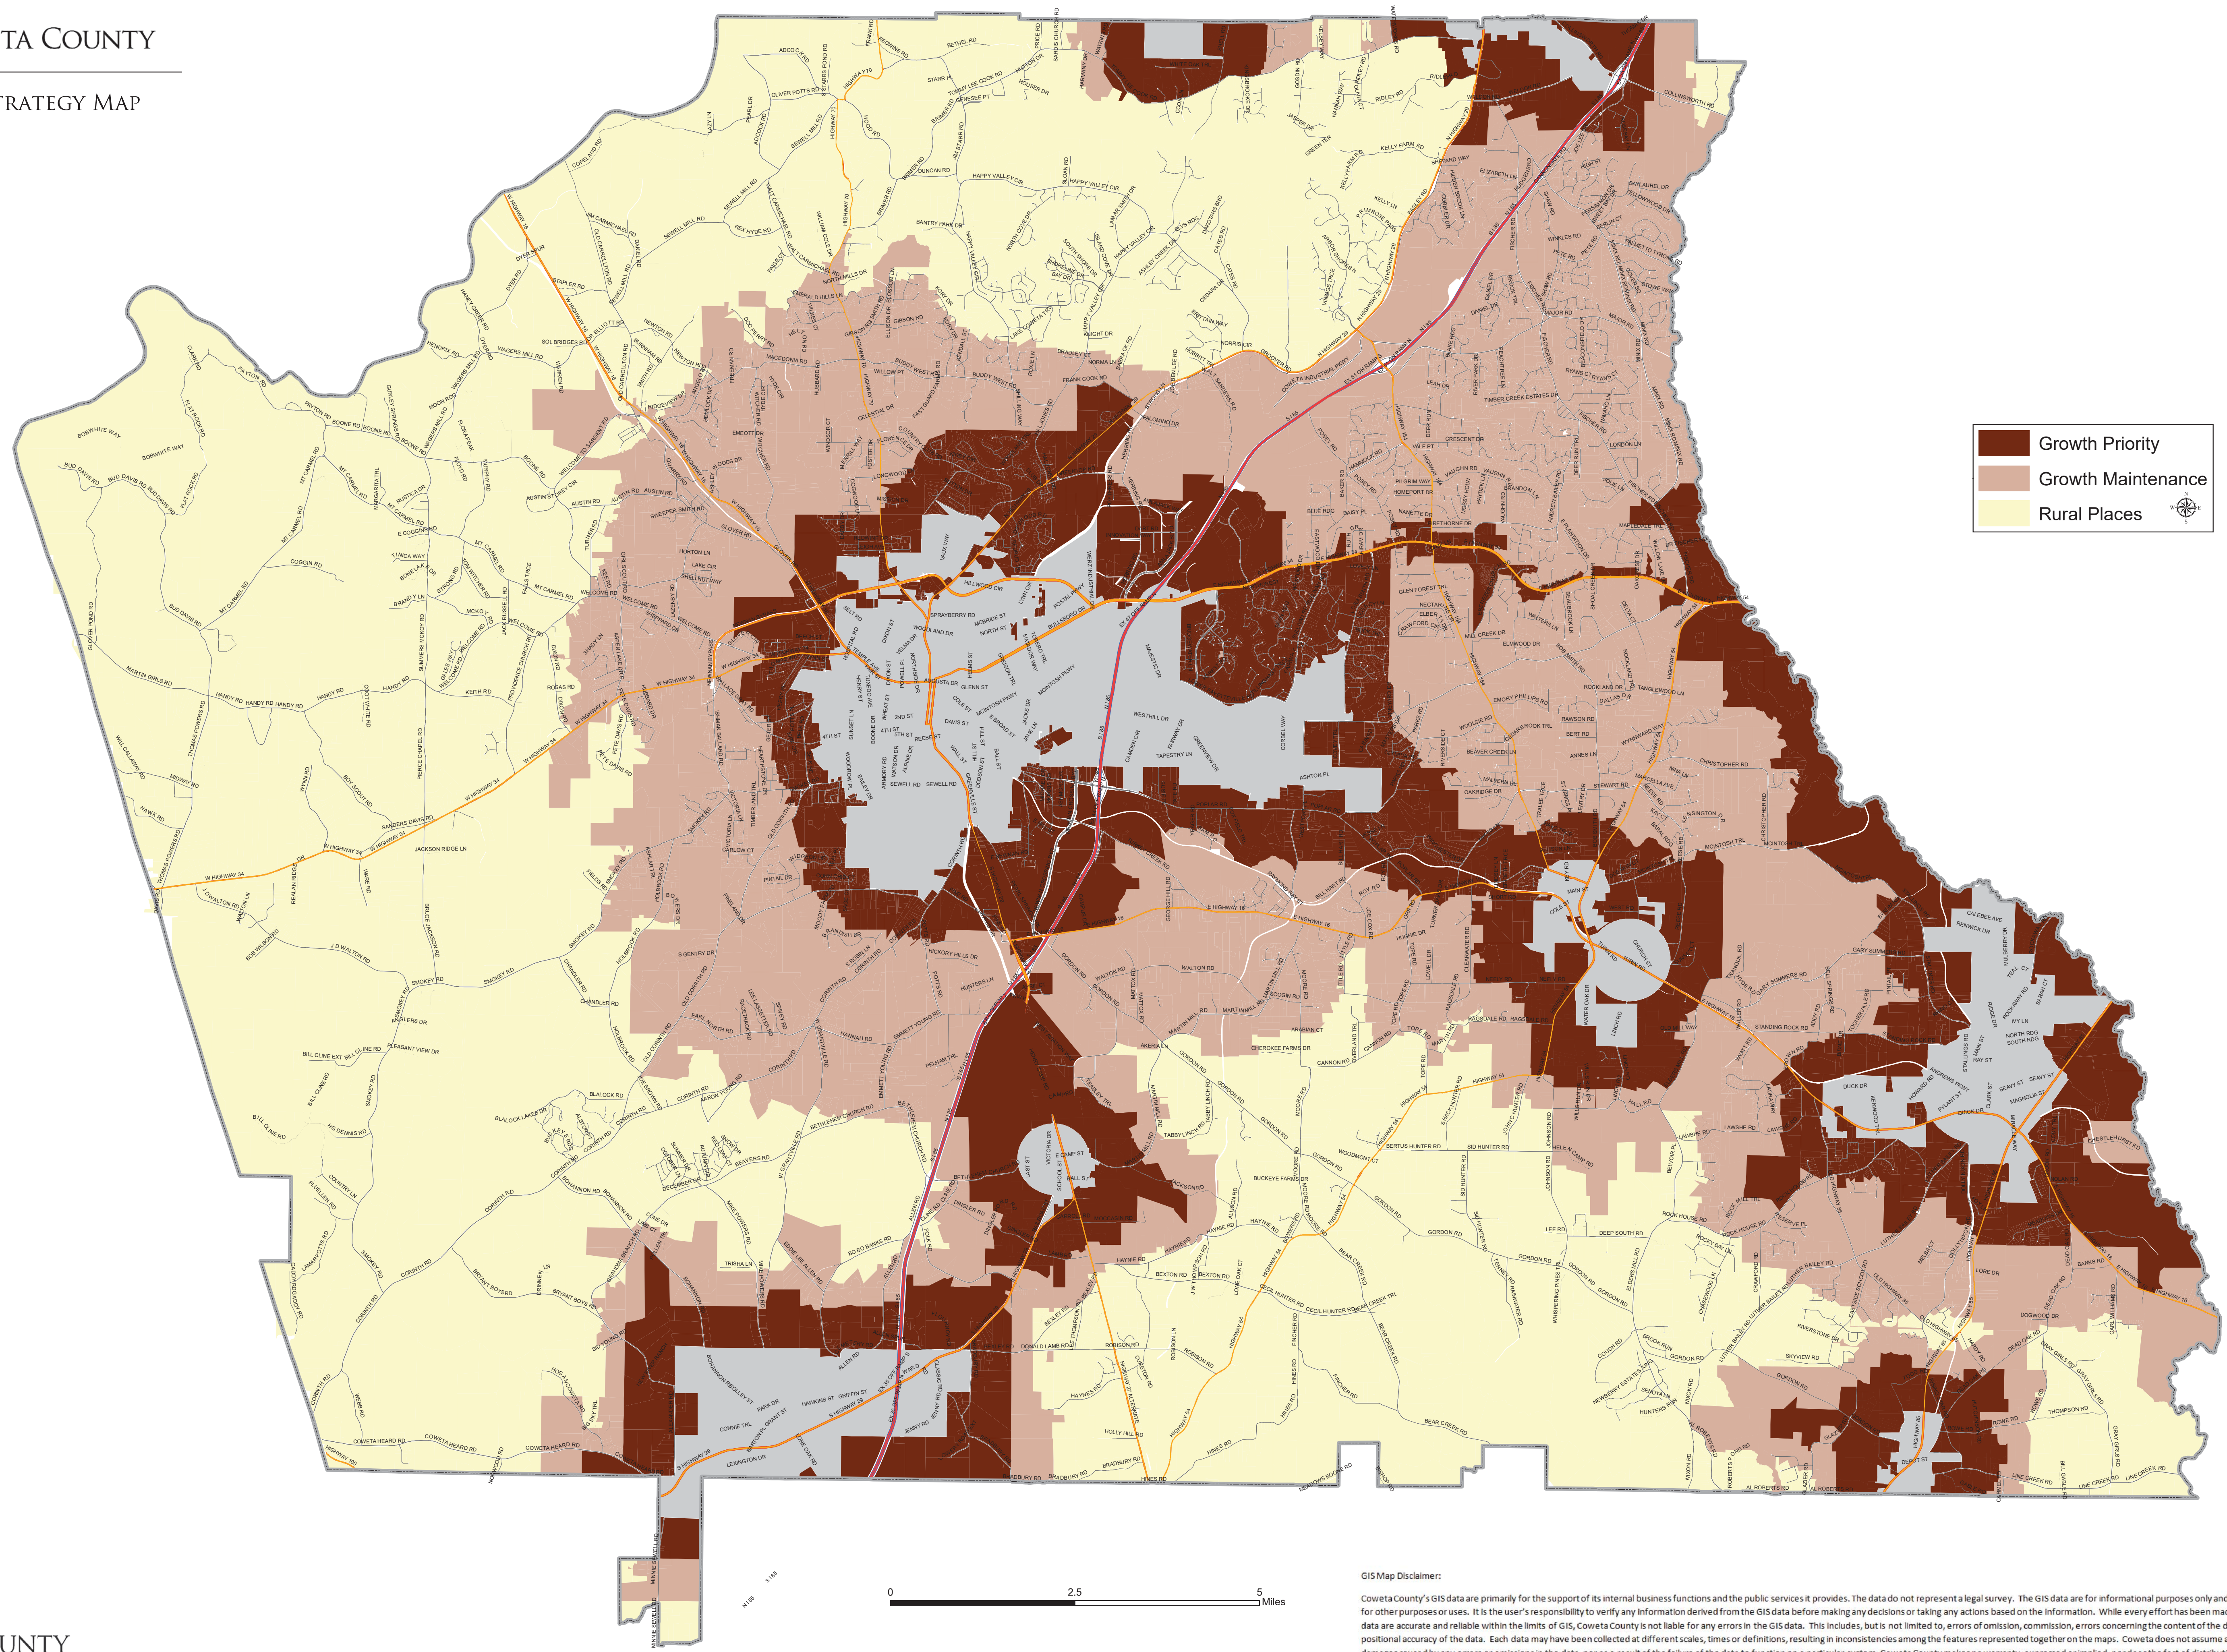

GROWTH STRATEGY MAP

	Growth Priority
	Growth Maintenance
	Rural Places

GIS Map Disclaimer: