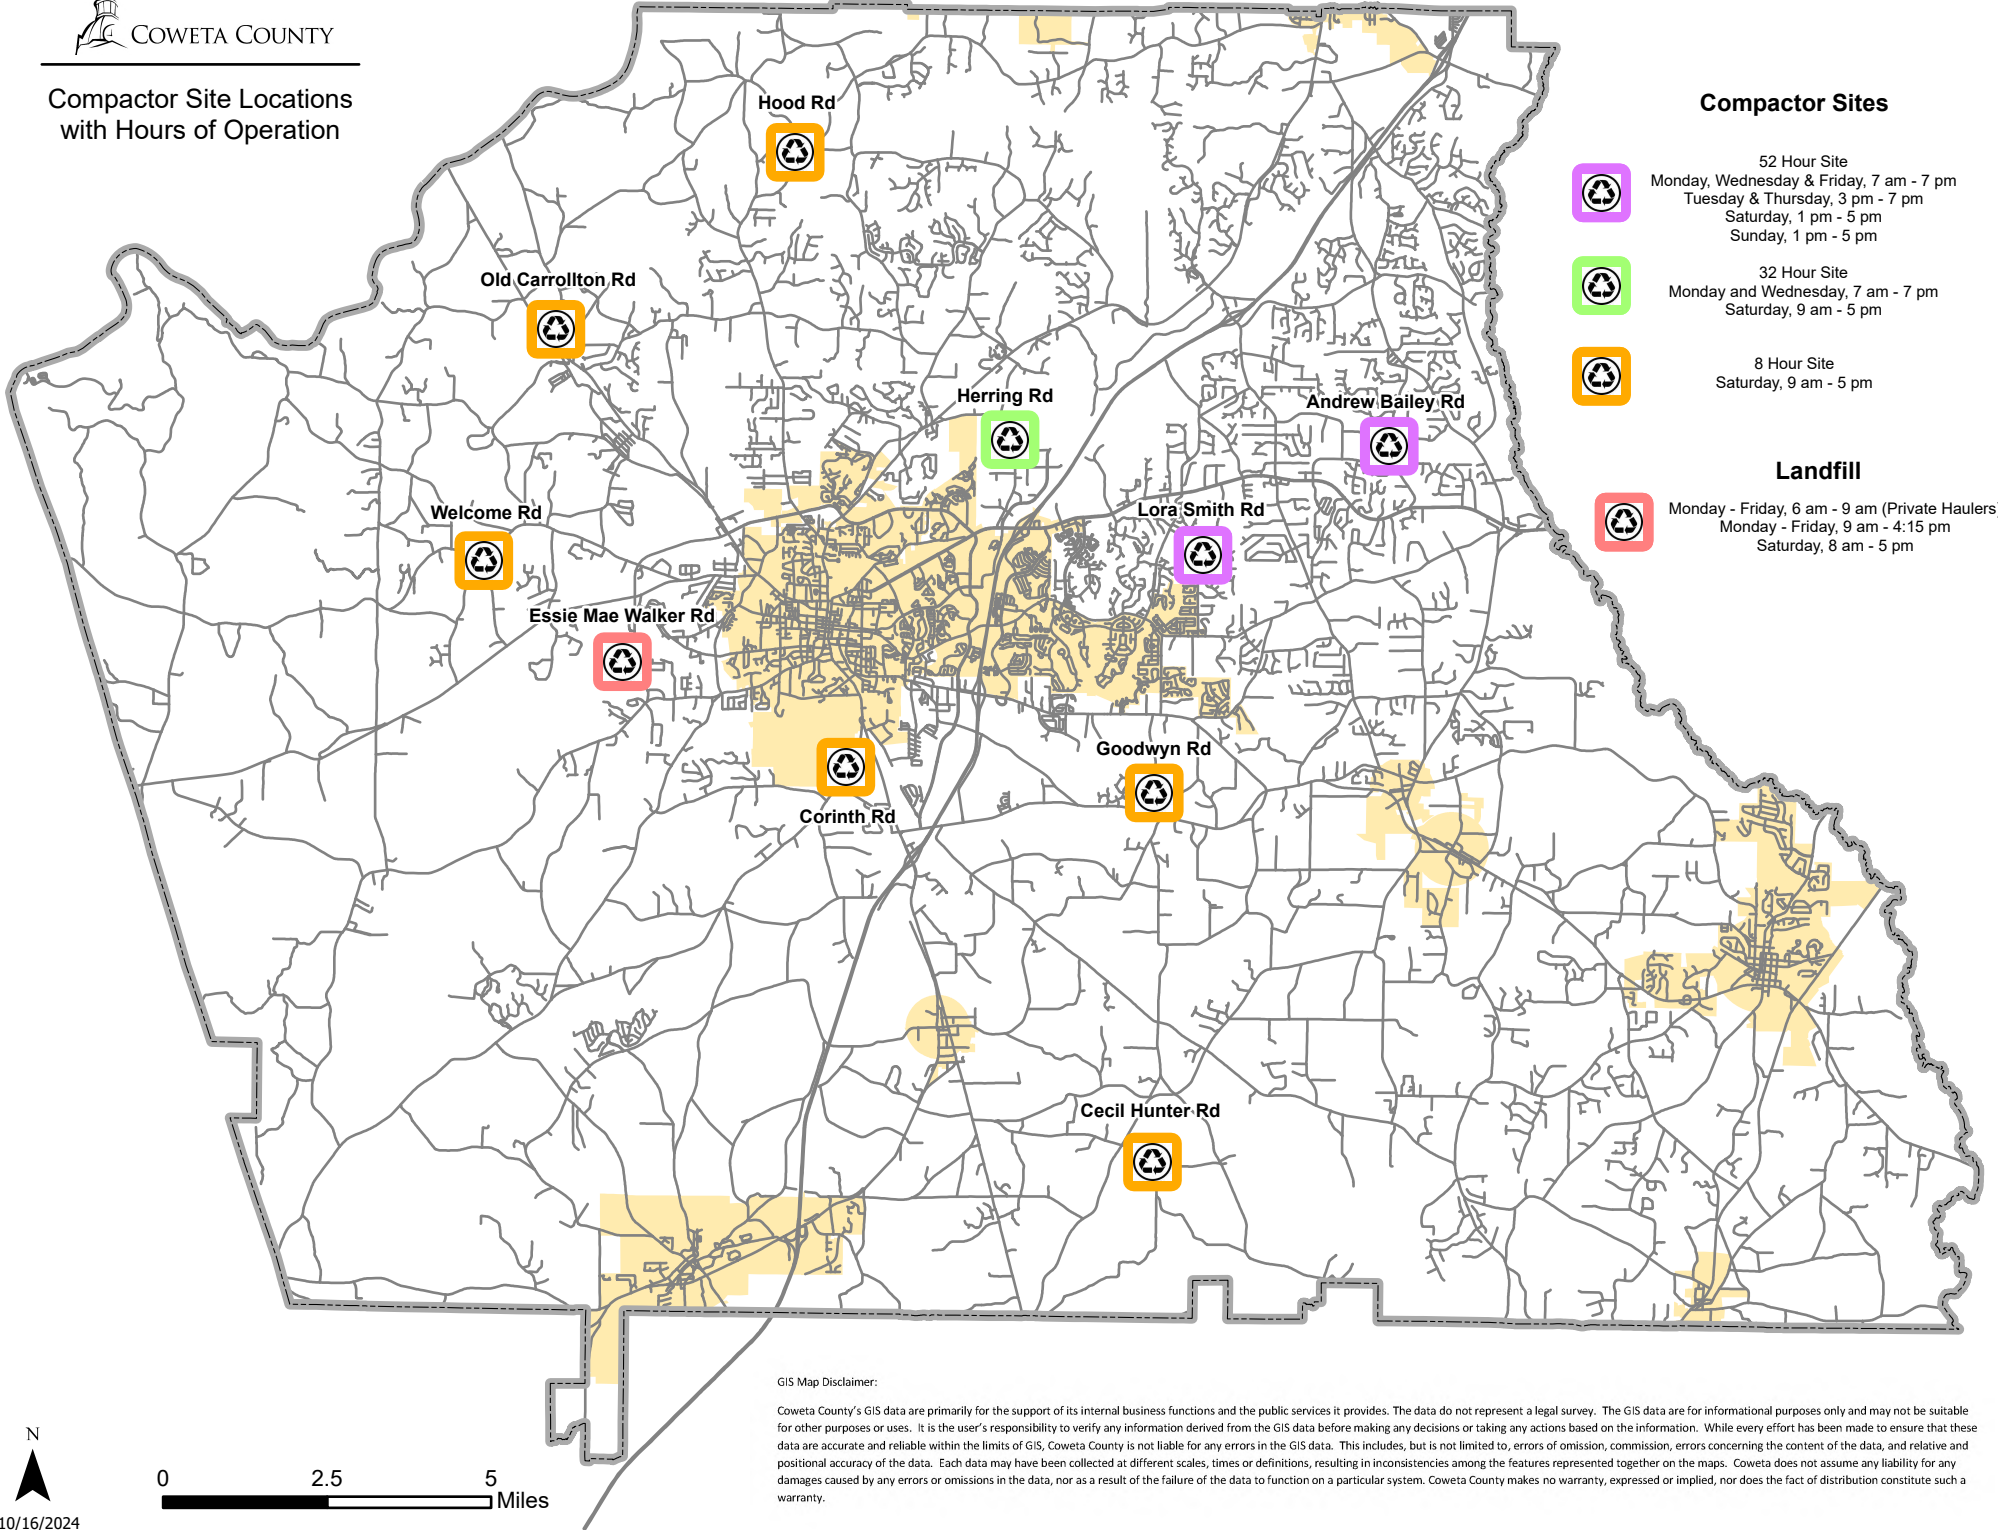

Compactor Site Locations
with Hours of Operation

GIS Map Disclaimer: