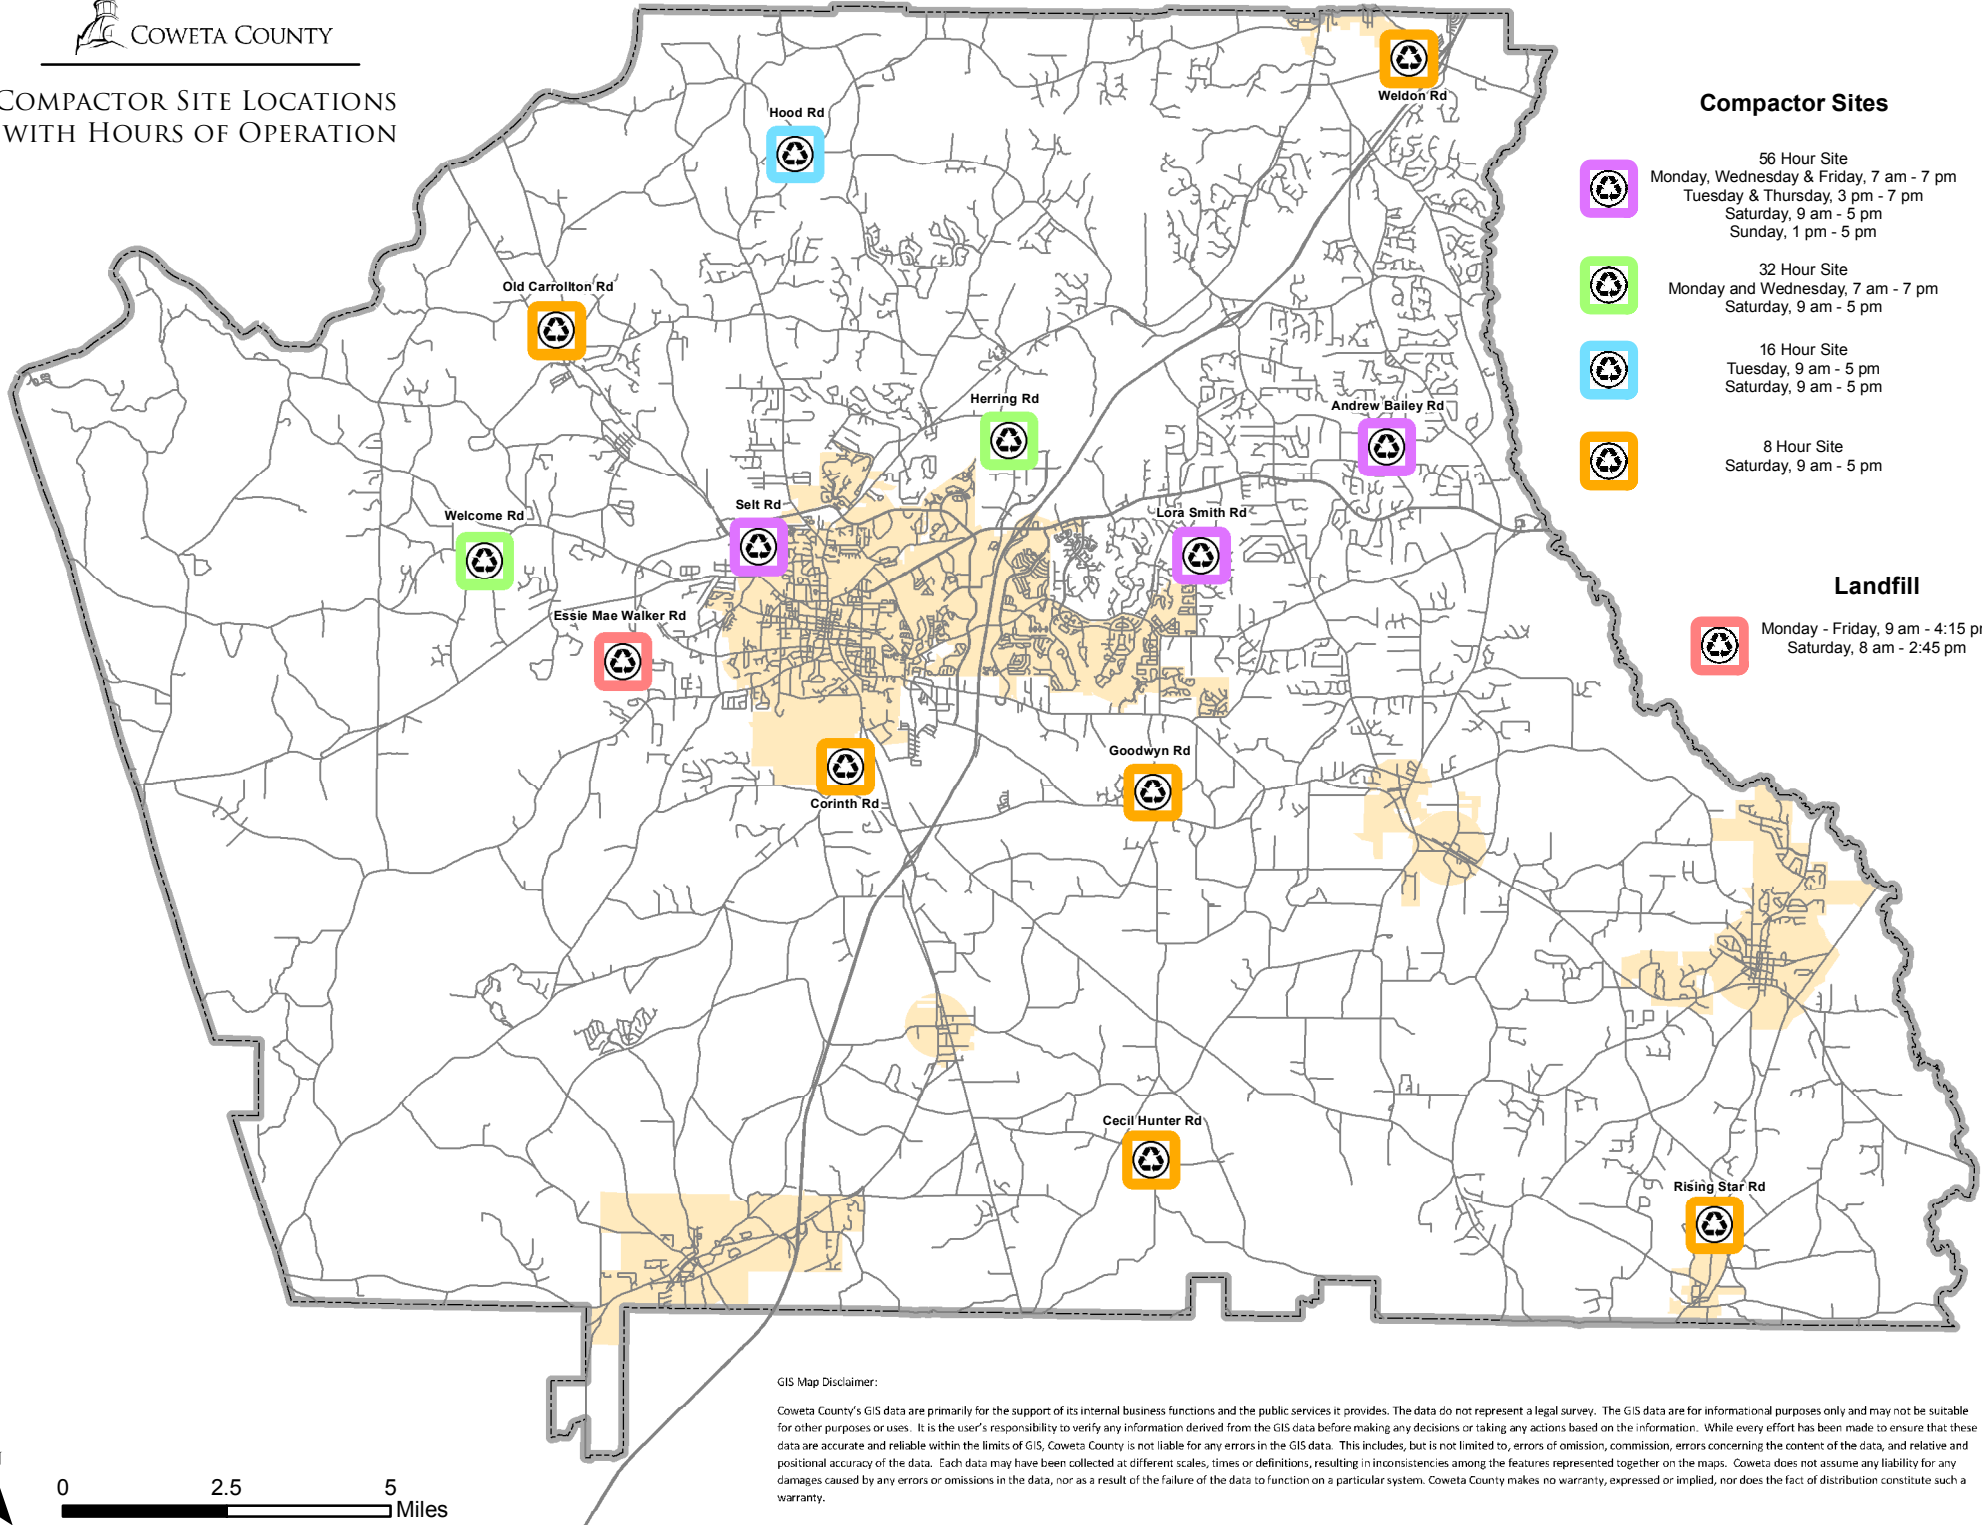

COMPACTOR SITE LOCATIONS
WITH HOURS OF OPERATION

GIS Map Disclaimer: